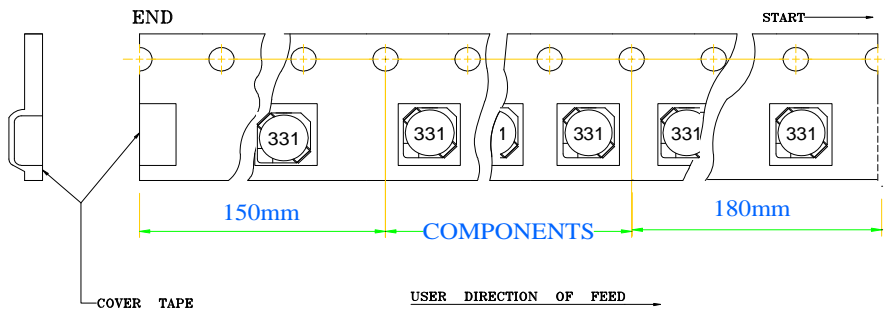

**Packaging Information**

• **Tearing Off Force**

★The force for tearing off cover tape is 10 to 120 grams in the arrow direction under the following conditions.

• **DIMENSIONS & RECOMMENDED PATTERN**

TYPE	DIMENSIONS / SIZE (mm)			PATTERN / SIZE (mm)		
	A	B	C	D	E	F
<b>JPRD 0604</b>	6.7 ± 0.3	6.7 ± 0.3	4.0 Max.	2.65	2.0	7.3

• **TAPE DIMENSION & REEL DIMENSION**

**REEL DIMENSION**

TYPE	TAPE / SIZE (mm)							REEL 13"×16mm			
	A0	B0	K0	P	F	W	t	A	B	C	D
<b>0604</b>	7.5 ± 0.1	7.5 ± 0.1	4.1 ± 0.1	12 ± 0.1	7.5 ± 0.1	16 ± 0.3	0.35 ± 0.05	16.5 ± 0.2	100 ± 0.5	13.2 ± 0.3	330 ± 1.0

• **PACKAGING QUANTITY**

<b>Type</b>	<b>JPRD 0604</b>
<b>Q'TY/Reel</b>	<b>1000</b>