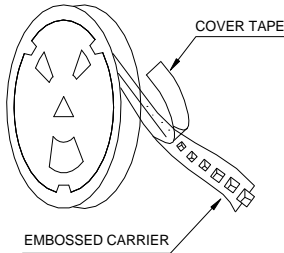

**Packaging Information**

• **Tearing Off Force**

★The force for tearing off cover tape is 10 to 120 grams in the arrow direction under the following conditions.

• **DIMENSIONS & RECOMMENDED PATTERN**

TYPE	DIMENSIONS / SIZE (mm)			PATTERN / SIZE (mm)		
	A	B	C	D	E	F
<b>JPRD 0604</b>	6.7 ± 0.3	6.7 ± 0.3	4.0 Max.	2.65	2.0	7.3

• **TAPE DIMENSION & REEL DIMENSION**

**REEL DIMENSION**

TYPE	TAPE / SIZE (mm)							REEL 13"×16mm			
	A0	B0	K0	P	F	W	t	A	B	C	D
<b>0604</b>	7.5 ± 0.1	7.5 ± 0.1	4.1 ± 0.1	12 ± 0.1	7.5 ± 0.1	16 ± 0.3	0.35 ± 0.05	16.5 ± 0.2	100 ± 0.5	13.2 ± 0.3	330 ± 1.0