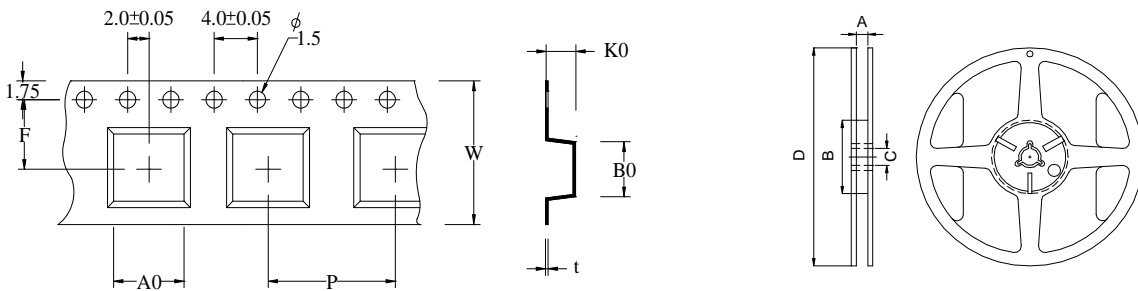

**Packaging Information**

• **Tearing Off Force**

★The force for tearing off cover tape is 10 to 120 grams in the arrow direction under the following conditions.

• **DIMENSIONS & RECOMMENDED PATTERN**

TYPE	DIMENSIONS / SIZE (mm)			PATTERN / SIZE (mm)		
	A	B	C	D	E	F
<b>JPRD 0604</b>	6.7 ± 0.3	6.7 ± 0.3	4.0 Max.	2.65	2.0	7.3

• **TAPE DIMENSION & REEL DIMENSION**

**REEL DIMENSION**

TYPE	TAPE / SIZE (mm)							REEL 13"×16mm			
	A0	B0	K0	P	F	W	t	A	B	C	D
<b>0604</b>	7.5 ± 0.1	7.5 ± 0.1	4.1 ± 0.1	12 ± 0.1	7.5 ± 0.1	16 ± 0.3	0.35 ± 0.05	16.5 ± 0.2	100 ± 0.5	13.2 ± 0.3	330 ± 1.0