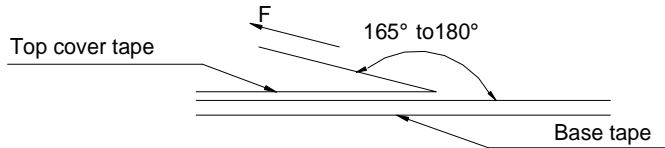

**Packaging Information**

• **Tearing Off Force**

★The force for tearing off cover tape is 10 to 120 grams in the arrow direction under the following conditions.

• **DIMENSIONS & RECOMMENDED PATTERN**

TYPE	DIMENSIONS / SIZE (mm)			PATTERN / SIZE (mm)		
	A	B	C	D	E	F
<b>JPRD 0604</b>	6.7 ± 0.3	6.7 ± 0.3	4.0 Max.	2.65	2.0	7.3

• **TAPE DIMENSION & REEL DIMENSION**

**REEL DIMENSION**

TYPE	TAPE / SIZE (mm)							REEL 13"×16mm			
	A0	B0	K0	P	F	W	t	A	B	C	D
<b>0604</b>	7.5 ± 0.1	7.5 ± 0.1	4.1 ± 0.1	12 ± 0.1	7.5 ± 0.1	16 ± 0.3	0.35 ± 0.05	16.5 ± 0.2	100 ± 0.5	13.2 ± 0.3	330 ± 1.0